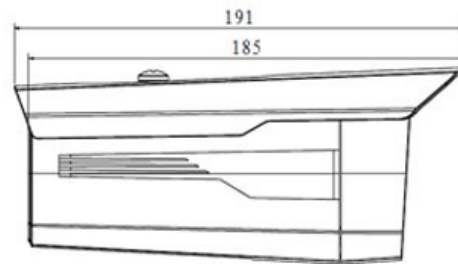

**CP- UNC-TA10R3****1 MP HD Array Bullet Camera - 30Mtr.****Main Features**

- 1MP PS CMOS Image Sensor
- Max 25/30fps@720P
- H.264 and MJPEG dual-stream encoding
- DWDR, Day/Night(ICR), Auto Iris, 3DNR, AWB, AGC, BLC
- 3.6mm fixed lens (6mm optional)
- IR Range of 30 Mtrs, IP67
- Mobile Software: iCMOB, gCMOB, wCMOB
- CMS Software: KVMS Pro, vOptimus Pro